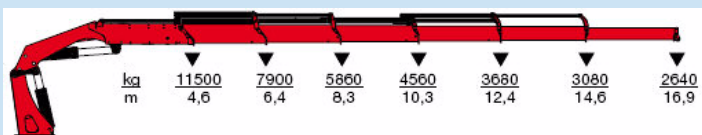

HMF ODIN 6020 OK6

DAF FTN 6x2 (GVW28 Ton, Iv 8,8Ton)

MOVES

YOUR WORLD